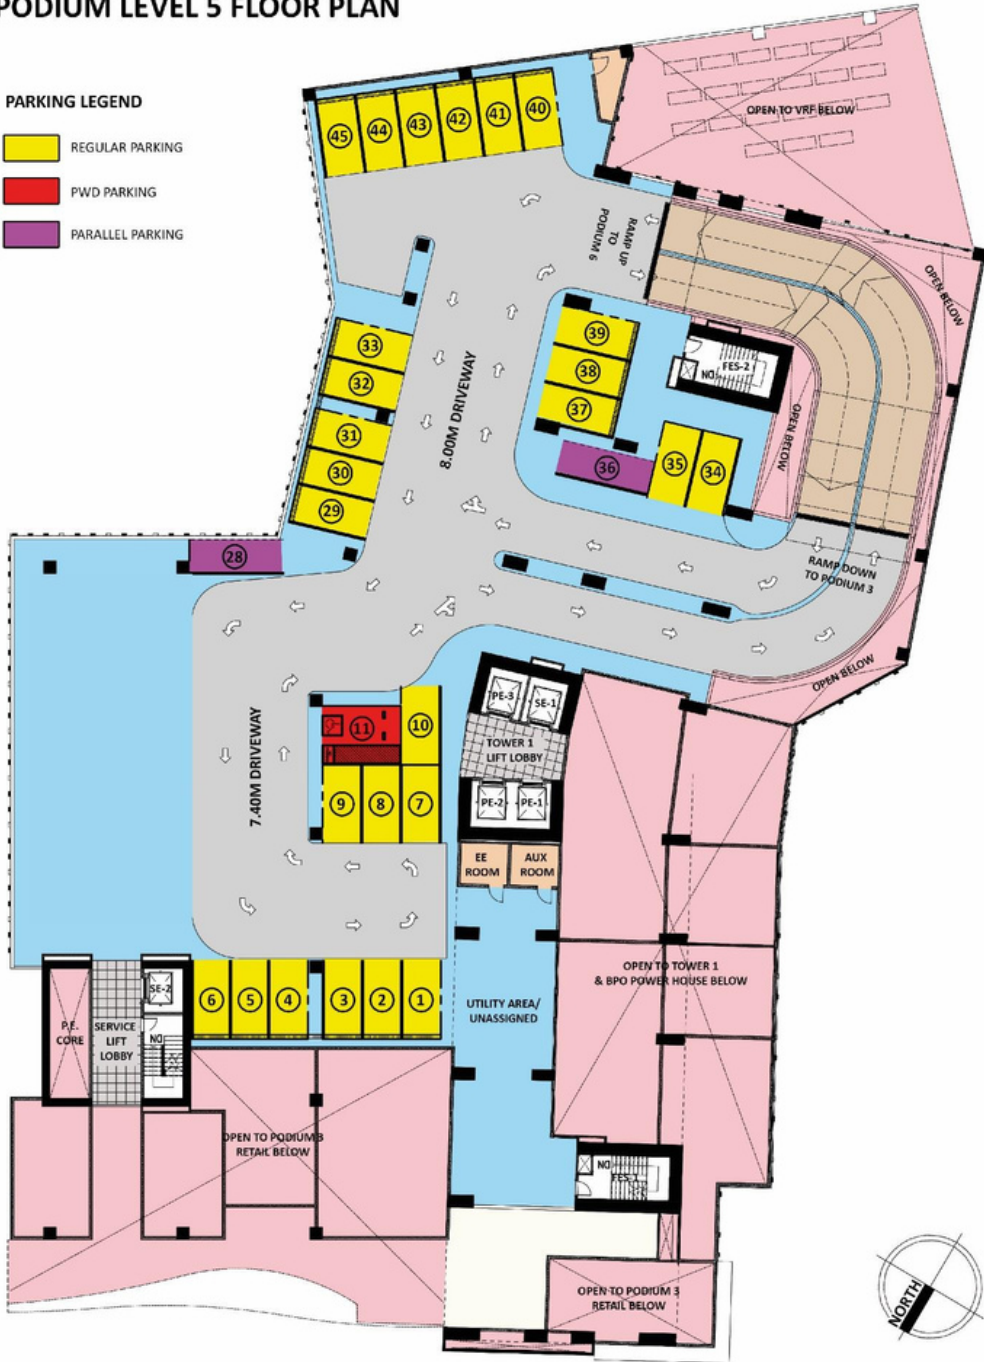

PODIUM LEVEL 3 FLOOR PLAN

PARKING LEGEND

- REGULAR PARKING
- PWD PARKING
- PARALLEL PARKING

CARDINAL ROSALES AVENUE

PODIUM LEVEL 5 FLOOR PLAN

PARKING LEGEND

- REGULAR PARKING
- PWD PARKING
- PARALLEL PARKING

CARDINAL ROSALES AVENUE

TAFT EAST GATE
CEBU

G A S A S A G U G M A P R O P E R T Y

TAFT EAST GATE
CEBU

- ONE BEDROOM GARDEN UNIT
- TWO BEDROOM GARDEN UNIT
- THREE BEDROOM GARDEN UNIT
- FUNCTION ROOM/GYM

TAFT EAST GATE
CEBU

TOWER 1
10TH FLOOR PLAN

- STUDIO TYPE
- STUDIO TYPE (CORNER)
- ONE BEDROOM
- ONE BEDROOM WITH BALCONY

TAFT EAST GATE
CEBU

TOWER 1
TYPICAL 11TH TO 19TH FLOOR PLAN

- STUDIO TYPE
- STUDIO TYPE (CORNER)
- ONE BEDROOM
- ONE BEDROOM WITH BALCONY

TOWER 1
TYPICAL 34TH TO 41ST FLOOR PLAN

TA

T A F T
PROPERTIES

One-Bedroom w/ Balcony
47.5 sq.m.

TAFT
PROPERTIES

Two-Bedroom w/ Balcony (corner)
72.5 sq.m.

TAFT
PROPERTIES

Two-Bedroom w/ Balcony (mid 1)
79.3 sq.m.