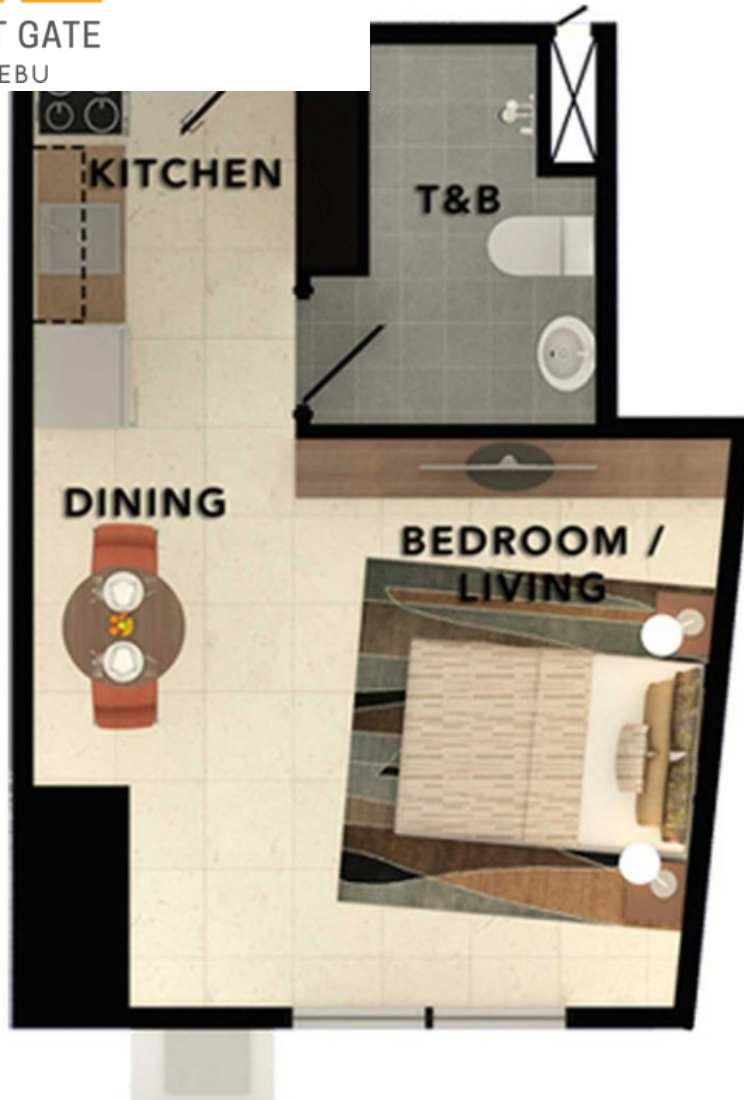

TAFT EAST GATE
CEBU

TOWER 1
TYPICAL 20TH TO 26TH FLOOR PLAN

- STUDIO TYPE
- STUDIO TYPE (CORNER)
- ONE BEDROOM
- ONE BEDROOM WITH BALCONY

TAFT EAST GATE
CEBU

TOWER 1
TYPICAL 27TH TO 33RD FLOOR PLAN

- STUDIO TYPE
- ONE BEDROOM
- ONE BEDROOM WITH BALCONY
- TWO BEDROOM WITH BALCONY
- TWO BEDROOM WITH BALCONY (CORNER)

TOWER 1
TYPICAL 34TH TO 41ST FLOOR PLAN

TA

T A F T
PROPERTIES

One-Bedroom w/ Balcony
47.5 sq.m.

TAFT
PROPERTIES

Two-Bedroom w/ Balcony (corner)
72.5 sq.m.

TAFT
PROPERTIES

Two-Bedroom w/ Balcony (mid 1)
79.3 sq.m.

TAFT
PROPERTIES

Two-Bedroom w/ Balcony (Mid2)
60.4 sq.m.

TAF
PROPERTIES

Studio w/ Balcony (corner)
36.0 sq.m.

TAFT
PROPERTIES

Studio (Mid1)
28.0 sq.m.

Taft EAST GATE
I LOVE CEBU CITY LIVING

Taft
PROPERTIES

EAST GATE
CEBU

Studio (Mid2)
29.5 sq.m.

Gabriel

REALTY & BROKERAGE

Talk to Us

WWW.GABRIELREALTORS.COM