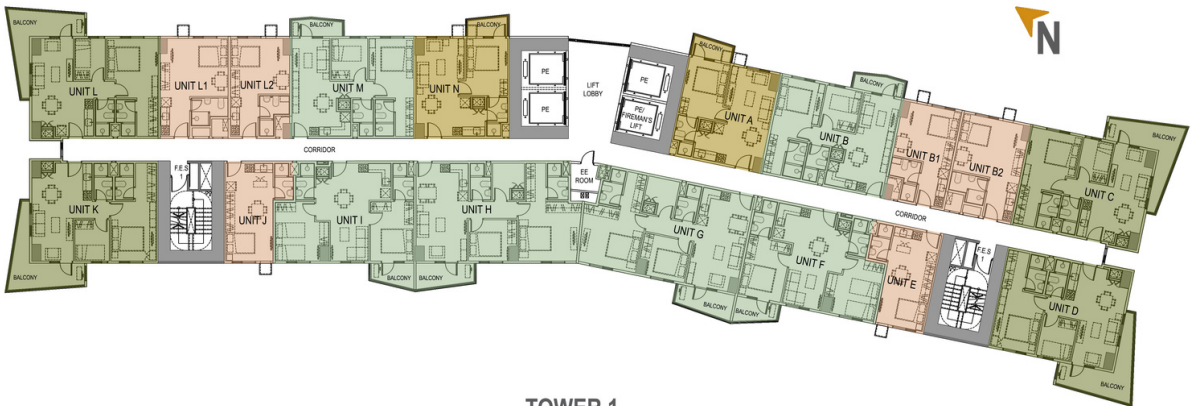

TOWER 1
10TH FLOOR PLAN

- STUDIO TYPE
- STUDIO TYPE (CORNER)
- ONE BEDROOM
- ONE BEDROOM WITH BALCONY

TAFT EAST GATE
CEBU

TOWER 1
TYPICAL 11TH TO 19TH FLOOR PLAN

- STUDIO TYPE
- STUDIO TYPE (CORNER)
- ONE BEDROOM
- ONE BEDROOM WITH BALCONY

TAFT EAST GATE
CEBU

TOWER 1
TYPICAL 20TH TO 26TH FLOOR PLAN

- STUDIO TYPE
- STUDIO TYPE (CORNER)
- ONE BEDROOM
- ONE BEDROOM WITH BALCONY

TAFT EAST GATE
CEBU

TOWER 1
TYPICAL 27TH TO 33RD FLOOR PLAN

- STUDIO TYPE
- ONE BEDROOM
- ONE BEDROOM WITH BALCONY
- TWO BEDROOM WITH BALCONY
- TWO BEDROOM WITH BALCONY (CORNER)

TOWER 1
TYPICAL 34TH TO 41ST FLOOR PLAN

TA

T A F T
PROPERTIES

One-Bedroom w/ Balcony
47.5 sq.m.

TAFT
PROPERTIES

Two-Bedroom w/ Balcony (corner)
72.5 sq.m.

TAFT
PROPERTIES

Two-Bedroom w/ Balcony (mid 1)
79.3 sq.m.

TAFT
PROPERTIES

Two-Bedroom w/ Balcony (Mid2)
60.4 sq.m.

TAF
PROPERTIES

Studio w/ Balcony (corner)
36.0 sq.m.

TAFT
PROPERTIES

Studio (Mid1)
28.0 sq.m.

Taft EAST GATE
I LOVE CEBU CITY LIVING

Taft
PROPERTIES