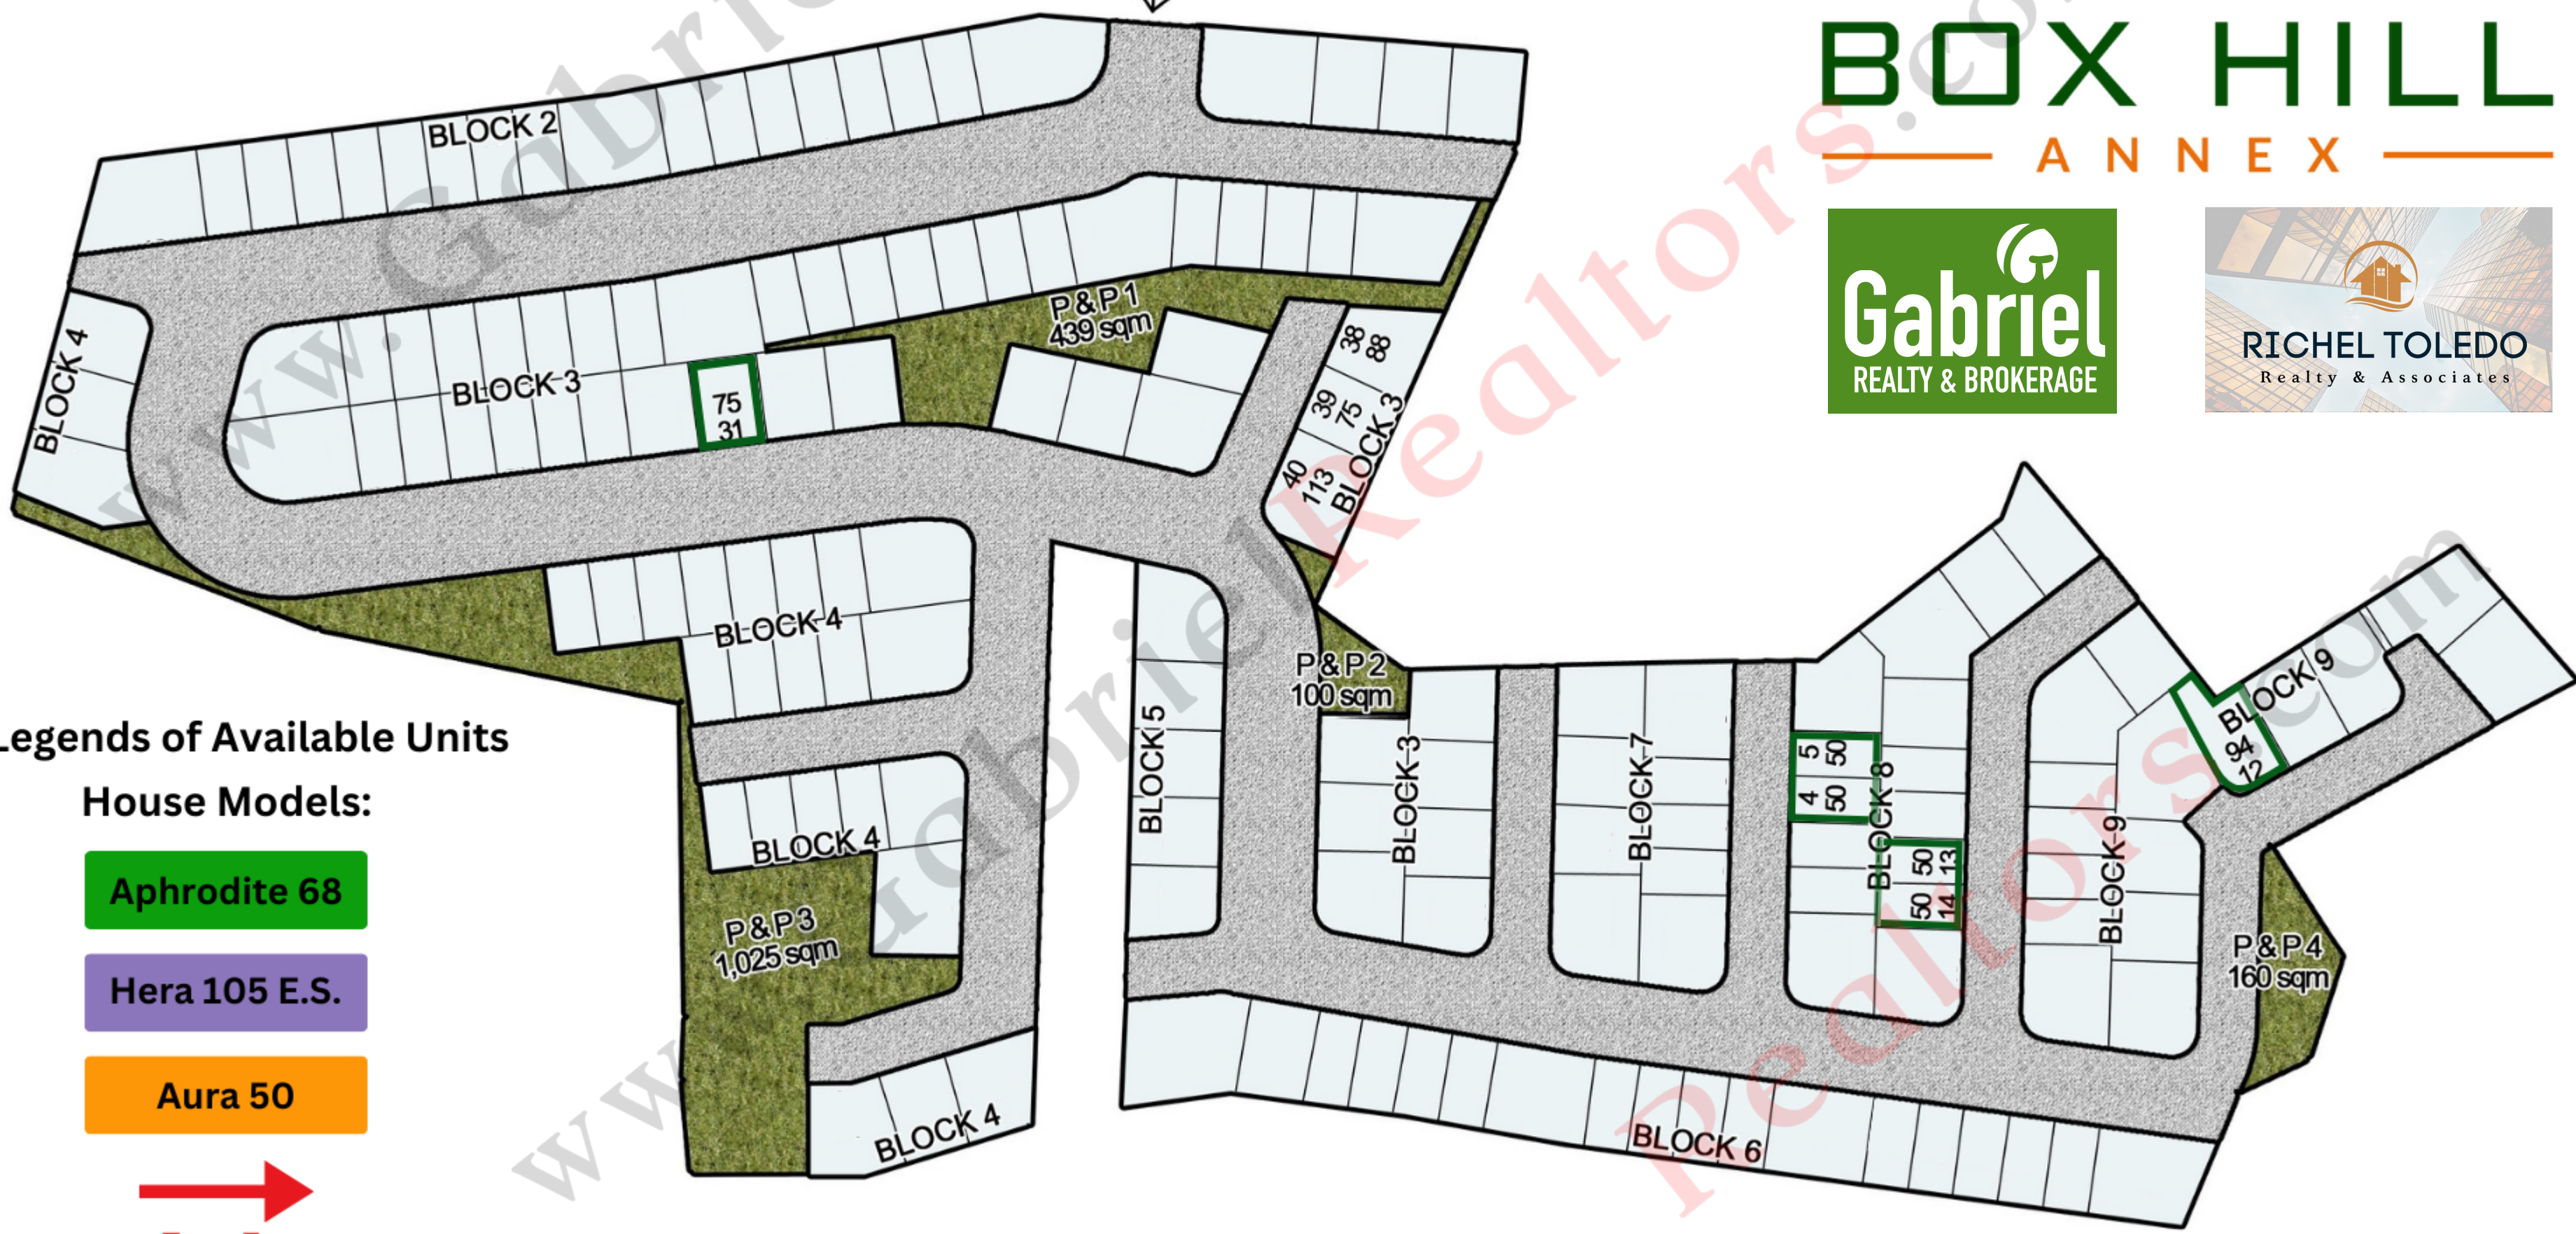

ALBERLYN BOX HILL RESIDENCES ANNEX PHASE 1

	Block	Lot	Lot Area	Model	Bed room	Toilet & Bath	Net TCP	Monthly Equity (20%)	Equity Term
X	3	14	113	Hera 105 Eternity Series	3	3	9,388,000.00	153,966.67	12 months
2	3	31	75	Aphrodite 68	3	2	7,188,000.00	117,300.00	12 months
X	3	36	107	Aphrodite 68	3	2	8,158,000.00	266,933.33	6 months
X	4	1	83	Aphrodite 68	3	2	7,428,000.00	242,600.00	6 months
X	4	24	75	Aphrodite 68	3	2	7,188,000.00	234,600.00	6 months
X	6	5 & 6	100	Aphrodite 68	3	2	7,938,000.00	259,600.00	6 months
X	6	14	50	Aura 50	2	1	4,988,000.00	161,266.67	6 months
8	8	4 & 5	100	Aphrodite 68	3	2	7,938,000.00	259,600.00	6 months
X	8	6	90	Aphrodite 68	3	2	7,658,000.00	250,266.67	6 months
10	8	13 & 14	100	Aphrodite 68	3	2	7,938,000.00	259,600.00	6 months
11	9	12	94	Aphrodite 68	3	2	7,758,000.00	126,800.00	12 months
X	7	6	50	Aura 50	2	1	4,988,000.00	161,266.67	6 months

ALBERLYN BOX HILL RESIDENCES ANNEX PHASE 2

	Block	Lot	Lot Area	Model	Bed room	Toilet & Bath	TCP	Monthly Equity (20%)	Equity Term
1	1	1	107	Aphrodite 68	3	2	8,458,000.00	59,342.86	28 months
2	1	2	75	Aphrodite 68	3	2	7,488,000.00	52,414.29	28 months
3	1	3	75	Aphrodite 68	3	2	7,488,000.00	52,414.29	28 months
4	1	4	75	Aphrodite 68	3	2	7,488,000.00	52,414.29	28 months
5	1	5	75	Aphrodite 68	3	2	7,488,000.00	52,414.29	28 months
X	2	6	99	Aphrodite 68	3	2	8,258,000.00	57,914.29	28 months
7	3	1	101	Aphrodite 68	3	2	8,388,000.00	58,842.86	28 months
8	3	2	96	Aphrodite 68	3	2	8,168,000.00	57,271.43	28 months
X	3	6	77	Aphrodite 68	3	2	7,608,000.00	53,271.43	28 months
X	3	7	75	Aphrodite 68	3	2	7,488,000.00	52,414.29	28 months
X	4	2	81	Aphrodite 68	3	2	7,688,000.00	53,842.86	28 months
12	4	4	115	Aphrodite 68	3	2	8,688,000.00	60,985.71	28 months

= READY FOR OCCUPANCY
= ON GOING CONSTRUCTION
X = SOLD

SK

ENTRANCE FROM
BOX HILL PHASE 1 & 2

BOX HILL ANNEX