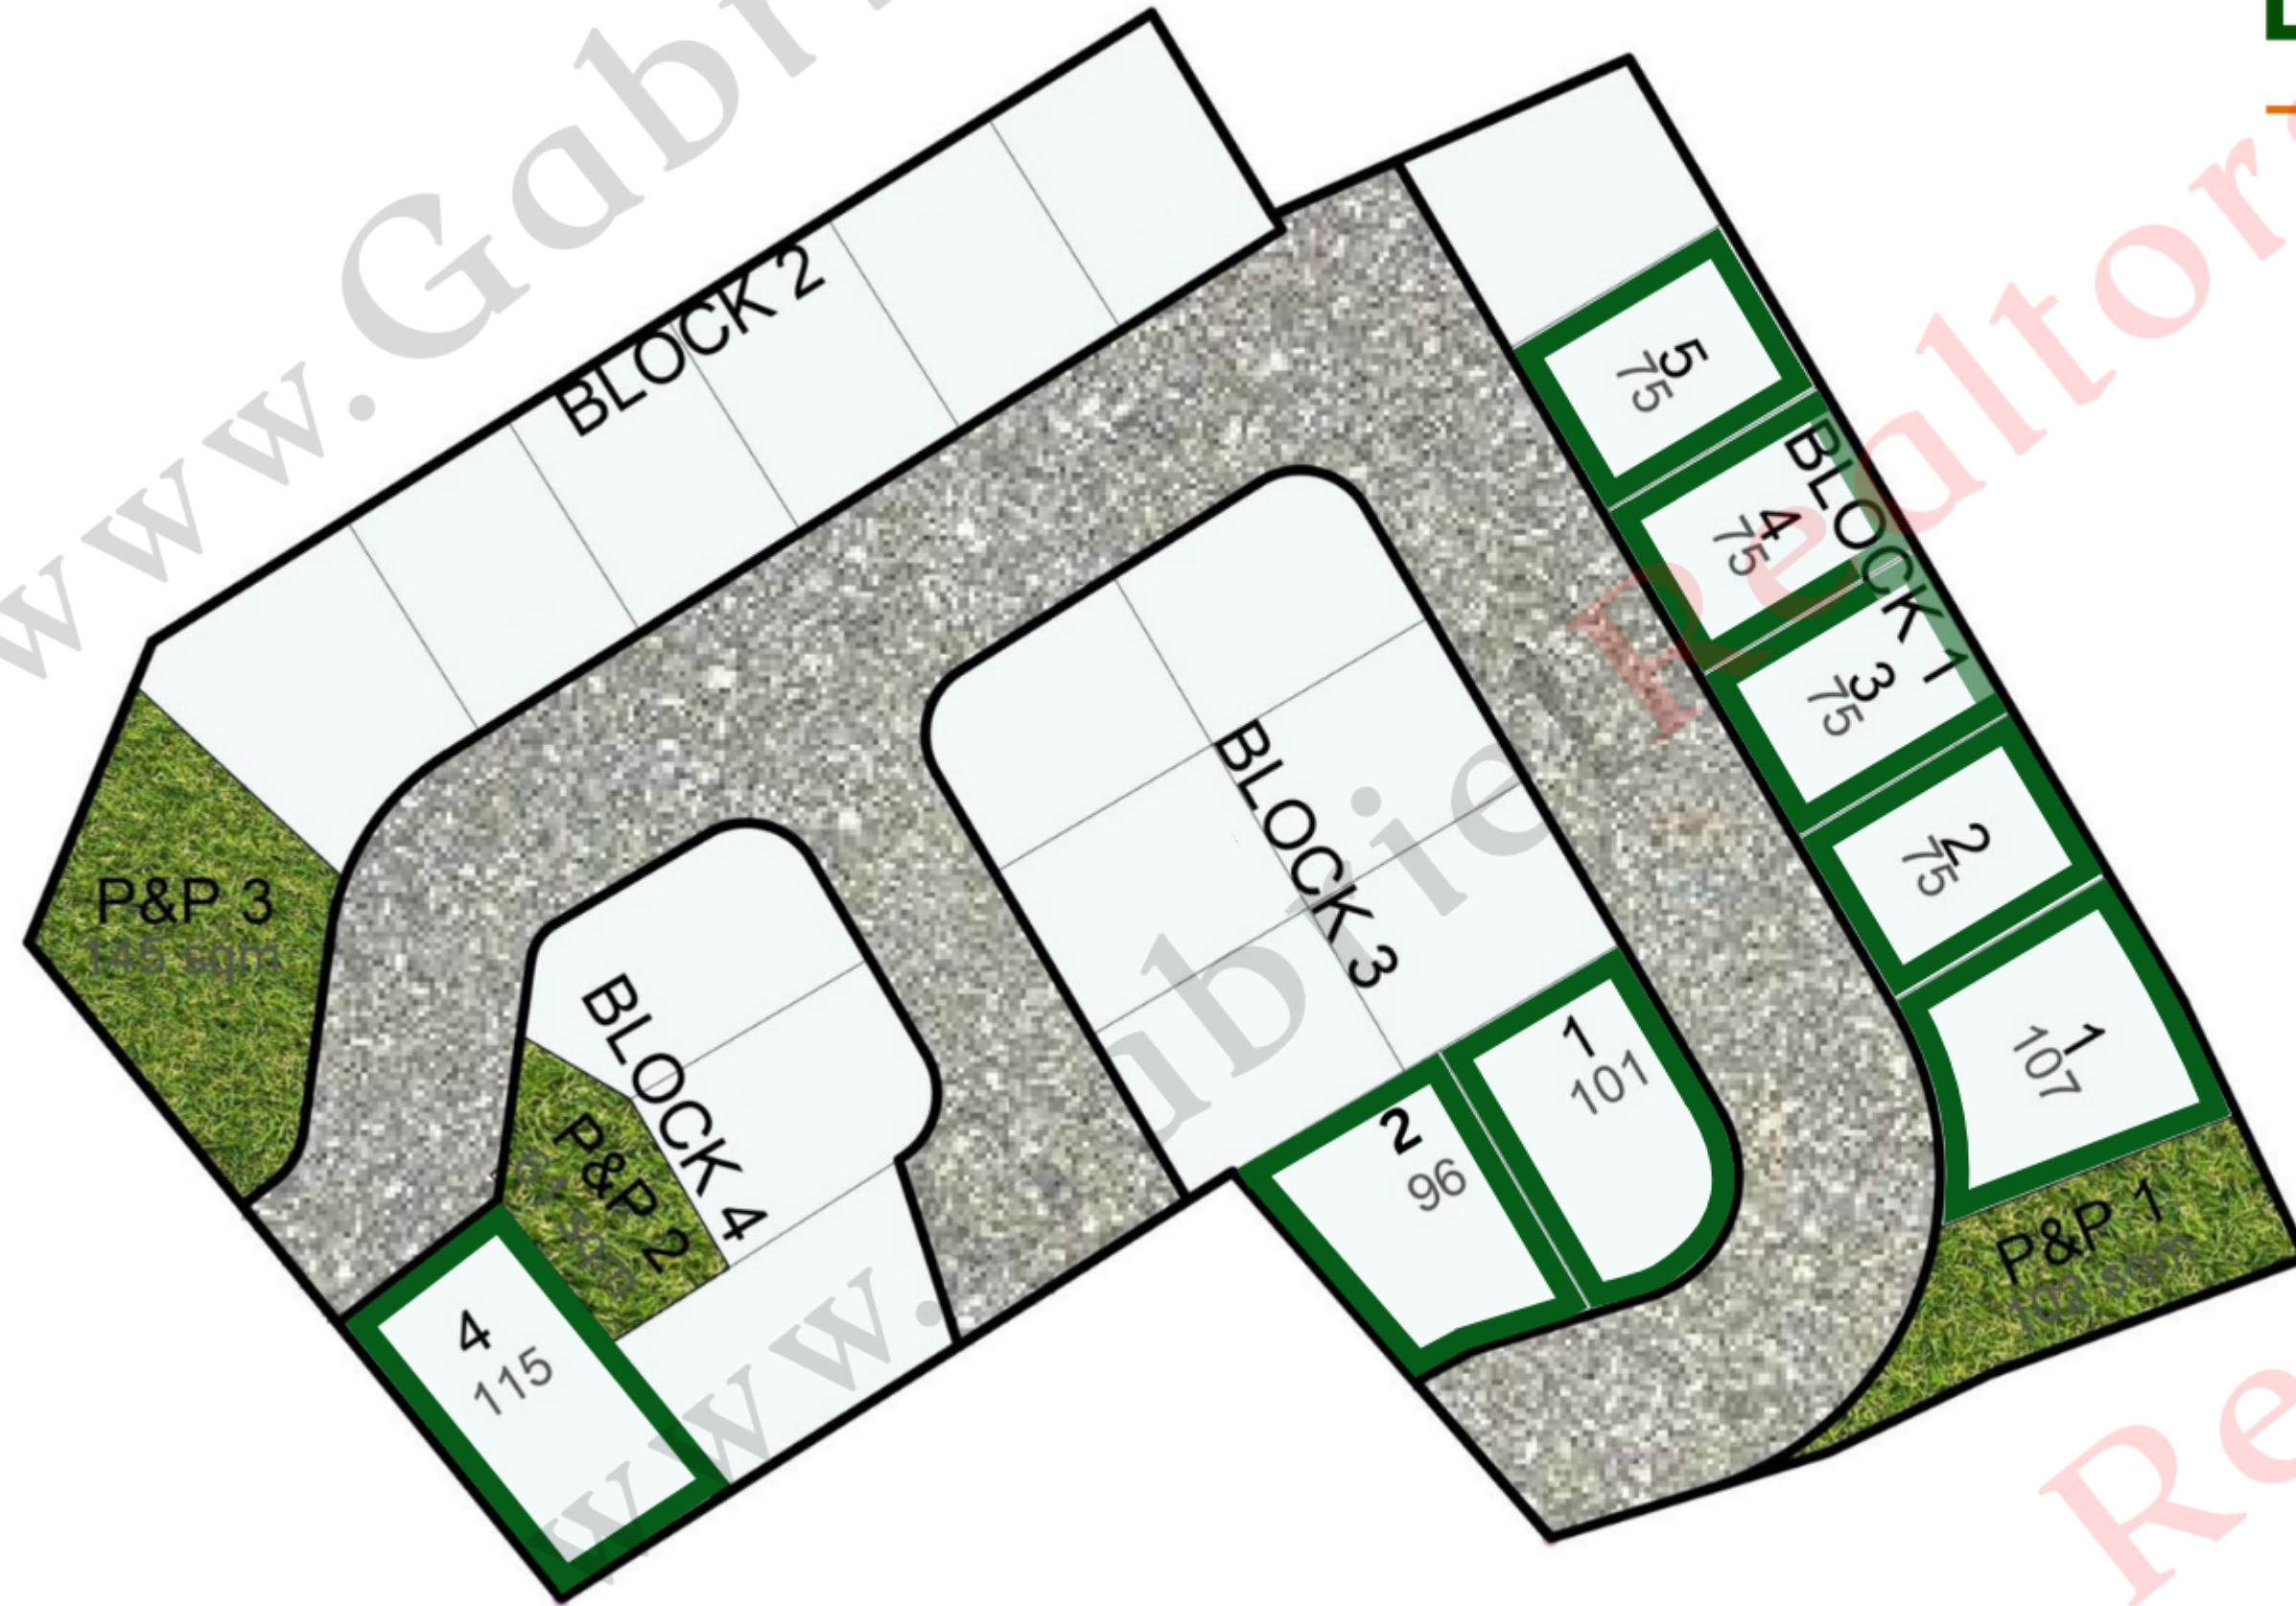

ALBERLYN BOX HILL RESIDENCES ANNEX PHASE 2

	Block	Lot	Lot Area	Model	Bed room	Toilet & Bath	TCP	Monthly Equity (20%)	Equity Term
1	1	1	107	Aphrodite 68	3	2	8,458,000.00	59,342.86	28 months
2	1	2	75	Aphrodite 68	3	2	7,488,000.00	52,414.29	28 months
3	1	3	75	Aphrodite 68	3	2	7,488,000.00	52,414.29	28 months
4	1	4	75	Aphrodite 68	3	2	7,488,000.00	52,414.29	28 months
5	1	5	75	Aphrodite 68	3	2	7,488,000.00	52,414.29	28 months
X	2	6	99	Aphrodite 68	3	2	8,258,000.00	57,914.29	28 months
7	3	1	101	Aphrodite 68	3	2	8,388,000.00	58,842.86	28 months
8	3	2	96	Aphrodite 68	3	2	8,168,000.00	57,271.43	28 months
X	3	6	77	Aphrodite 68	3	2	7,608,000.00	53,271.43	28 months
X	3	7	75	Aphrodite 68	3	2	7,488,000.00	52,414.29	28 months
X	4	2	81	Aphrodite 68	3	2	7,688,000.00	53,842.86	28 months
12	4	4	115	Aphrodite 68	3	2	8,688,000.00	60,985.71	28 months

 = READY FOR OCCUPANCY
 = ON GOING CONSTRUCTION
X = SOLD

SK

ENTRANCE FROM
BOX HILL PHASE 1 & 2

BOX HILL ANNEX

Legends of Available Units

House Models:

- Aphrodite 68** (Green box)
- Hera 105 E.S.** (Purple box)
- Aura 50** (Orange box)

BOX HILL

ANNEX

PHASE 2

Legends of Available Units

House Models:

 Aphrodite 68